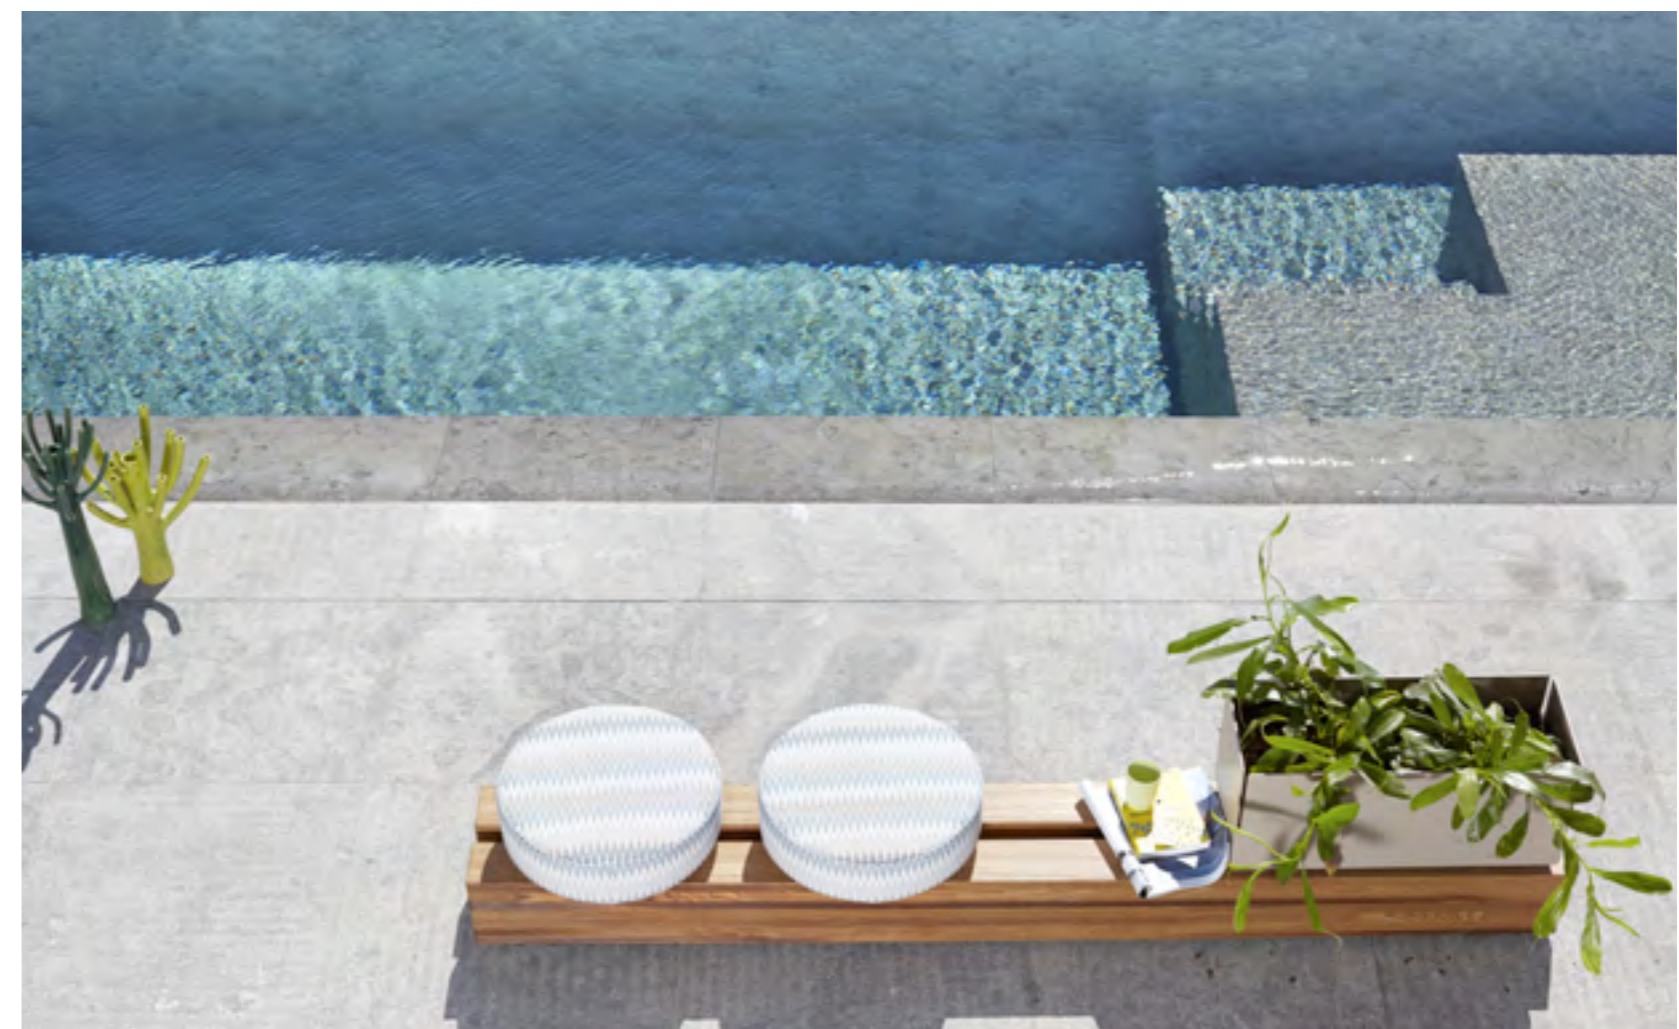

Key West (cipria - orient azzurro)

set di doppie travi | set of double beams | Doppel Träger Set | set de poutres doubles
art. 4245 pouf | Hocker | pouf **art. 4250 contenitore** | case | Vase | bac à fleur